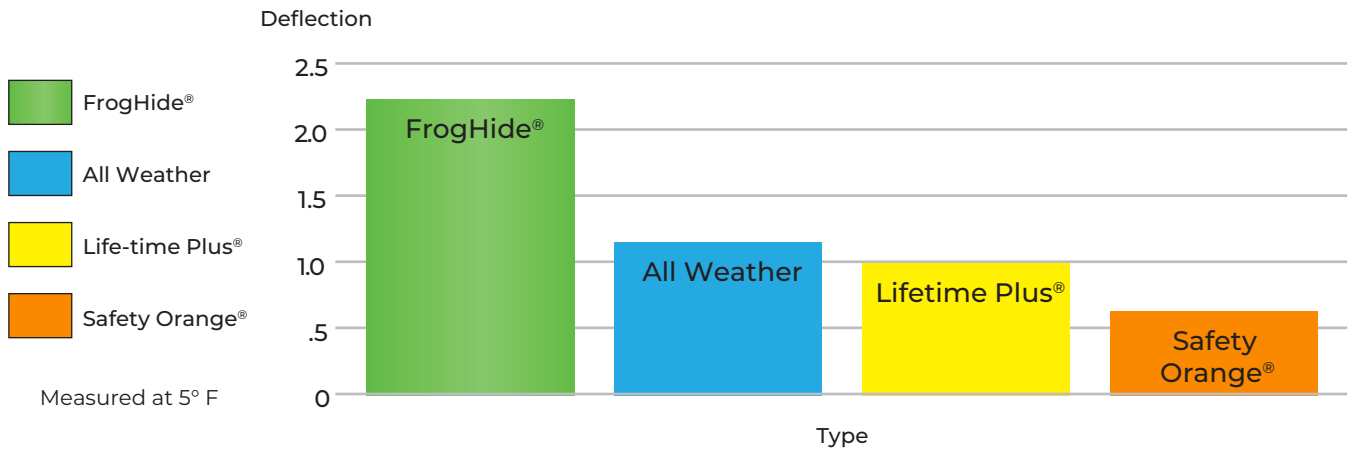

Extension Cord Performance Guide

	FrogHide®	All Weather	Lifetime Plus®	Safety Orange®
Low Temperature Flex	Excellent	Very Good	Good	Fair
Room Temperature Flex	Excellent	Very Good	Very Good	Good
Oil Resistance	Excellent	Very Good	Very Good	Fair
Cap/Cord Bonding	Excellent	Excellent	Very Good	Good
Abrasion Resistance	Very Good	Very Good	Very Good	Very Good
Chemical Resistance	Excellent	Very Good	Very Good	Very Good
Heat Softening	Excellent	Fair	Fair	Fair
Water Resistance	Excellent	Excellent	Very Good	Good
Flame Resistance	Very Good	Very Good	Very Good	Very Good
Lighted Connector	Yes	No*	Yes	No

Flexibility

Master Cartons

Catalog Number	Description	Carton Qty.	UPC Code
06425.63.06L	25' 14/3 SJOW	10	079407 064250
06450.63.06L	50' 14/3 SJOW	6	079407 064502
06400.63.06L	100' 14/3 SJOW	4	079407 064007
06225.61.06L	25' 12/3 SJOW	6	079407 062256
06250.61.06L	50' 12/3 SJOW	4	079407 062508
06200.61.06L	100' 12/3 SJOW	2	079407 062003