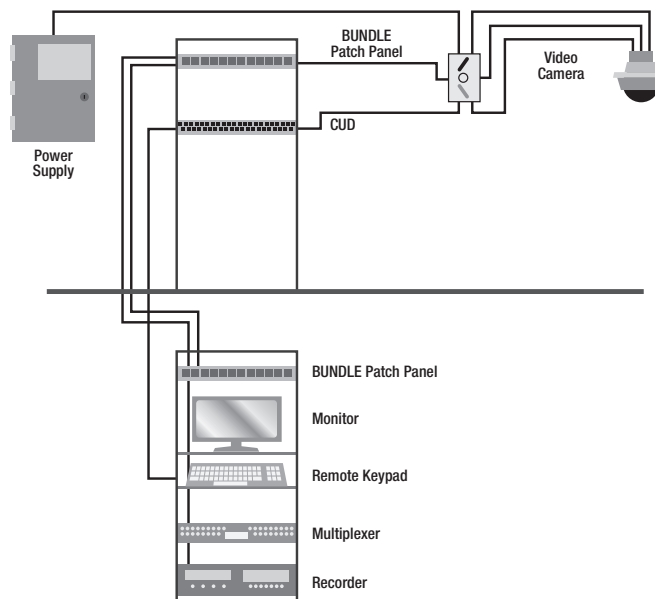

VIDEO SURVEILLANCE APPLICATIONS