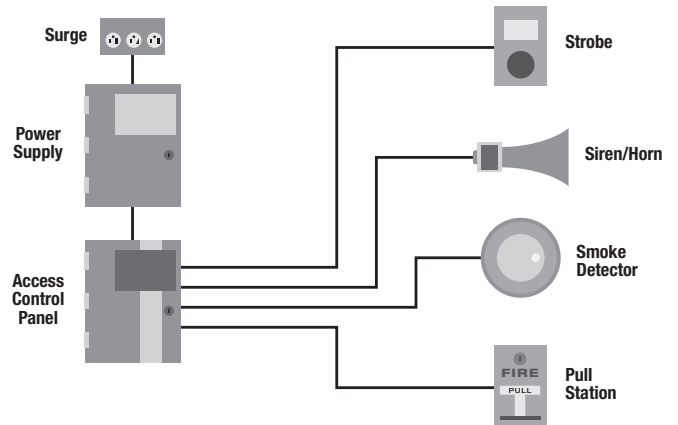

VIDEO SURVEILLANCE APPLICATIONS

Multi-Media and Burglar Alarms

Applications:

- Intercoms
- PA Systems
- Sound Systems
- Emergency
- Phones
- Speakers
- Burglar Alarms
- Home Theater

Cable Solution	Description
E1002S	22/2 Conductor Riser
E1004S	22/4 Conductor Riser
C4408	22/2 Solid Conductor CMR/CMX
C4408ST	22/2 Stranded Conductor CMR/CMX
C4412	22/4 Solid Conductor Solid CMR/CMX
C4412ST	22/4 Stranded Conductor CMR/CMX
E1006S	22/6 Conductor Riser
E1008S	22/8 Conductor Riser
E1032S	18/2 Conductor Riser
E1034S	18/4 Conductor Riser
E1042S	16/2 Conductor Riser
E1044S	16/4 Conductor Riser
E1052S	14/2 Conductor Riser
E1054S	14/4 Conductor Riser
E1062S	12/2 Conductor Riser
E1064S	12/4 Conductor Riser

Fire Alarm and Life Safety

Applications:

- Smoke Detectors
- Strobes/Sirens
- Pull Stations
- Microprocessor/Addressable Controlled Systems

Cable Solution	Description
E1502S	18/2 Conductor Riser FPLR
E1504S	18/4 Conductor Riser FPLR
E1512S-R	16/2 Conductor Riser FPLR
E1522S	14/2 Conductor Riser FPLR
E1524S	14/4 Conductor Riser FPLR
E2502S	18/2 Conductor Shielded Riser FPLR
E2504S	18/4 Conductor Shielded Riser FPLR
E2532S	14/2 Conductor Shielded Riser FPLR
E2534S	14/4 Conductor Shielded Riser FPLR
E3502S	18/2 Conductor Plenum FPLP
E3504S	18/4 Conductor Plenum FPLP
E3512S-R	18/2 Conductor Plenum FPLP