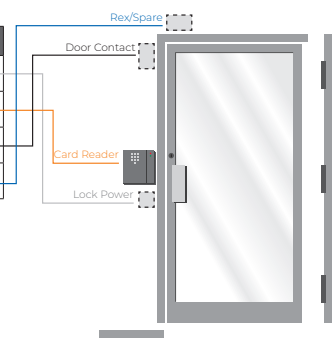

Cable Solution	Description
E2106S	22/6 Conductor Shielded Plenum
E2108S	22/8 Conductor Shielded Plenum
E2032S	18/2 Conductor Shielded Riser
E2034S	18/4 Conductor Shielded Riser
E2036S	18/6 Conductor Shielded Riser
E2038S	18/8 Conductor Shielded Riser
E2202S	18/2 Conductor Shielded Plenum
E2204S	18/4 Conductor Shielded Plenum
E2206S	18/6 Conductor Shielded Plenum
E2208S	18/8 Conductor Shielded Plenum
E3004S-R	22/4 Conductor Plenum
E3006S-R	22/6 Conductor Plenum
E3042S-R	16/2 Conductor Plenum
E3034S-R	18/4 Conductor Plenum

CAROL® Composite Access Control Cable – Riser* (3) Multi-Conductors • (1) Multi-Pair • Overall Jacket 60°C 300 Volt (UL) & C(UL) Type CMR						
Catalog Number	Overall Nom. O.D. Inch (mm)	Comp. No.	Component Descriptions	Conductors Color Code	Component Nominal O.D. Inch (mm)	Insulation Thickness Inch (mm)
4ERS4S	0.430	1	4 Cond, 18 AWG, Shielded	White, Black, Red, Green	0.180 (4.572)	0.008 (0.2032)
		2	3 Pair, 22 AWG, Shielded	White & Green, Orange & Black, Red & Black	0.195 (4.93)	0.008 (0.2032)
		3	2 Cond, 22 AWG, Shielded	Red, Black	0.125 (3.175)	0.008 (0.2032)
		4	4 Cond, 22 AWG, Shielded	White, Black, Red, Green	0.145 (3.683)	0.008 (0.2032)
4ERS1S	0.420	1	4 Cond, 18 AWG, Unshielded	White, Black, Red, Green	0.180 (4.572)	0.008 (0.2032)
		2	3 Pair, 22 AWG, Unshielded	White & Green, Orange & Black, Red & Black	0.195 (4.93)	0.008 (0.2032)
		3	2 Cond, 22 AWG, Unshielded	Red, Black	0.125 (3.175)	0.008 (0.2032)
		4	4 Cond, 22 AWG, Unshielded	White, Black, Red, Green	0.145 (3.683)	0.008 (0.2032)