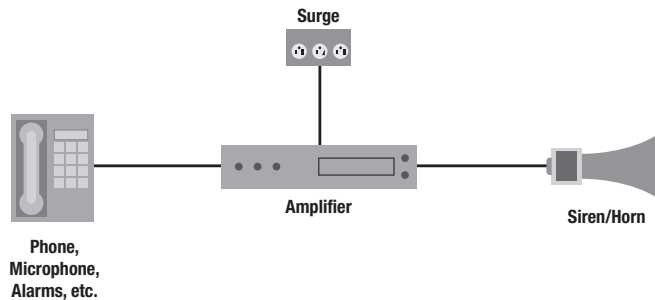

Cable Solution	Description
C1000	Command® Series Twisted Pair Speaker, 22/2, 7x30 Stranding, 500' Reels
C1001	Command Series Twisted Pair Speaker, 20/2, 7x28 Stranding, 500' Reels
C1002	Command Series Twisted Pair Speaker, 18/2, 7x26 Stranding, 500' Reels
C1003	Command Series Twisted Pair Speaker, 16/2, 19x29 Stranding, 500' Reels
C1004	Command Series Twisted Pair Speaker, 14/2, 42x30 Stranding, 500' Reels
C1005	Command Series Twisted Pair Speaker, 12/2, 65x30 Stranding, 500' Reels
C1362	22/2 Conductor Zip (not for inwall use)
C1357	18/2 Conductor Zip (not for inwall use)
C1458	16/2 Conductor Zip CL2
C1461	14/2 Conductor Zip CL2
C1463	12/2 Conductor Zip CL2
C1702	14/2 Command Series Home Grade Speaker
C1703	14/4 Command Series Home Grade Speaker
C1704	16/2 Command Series Home Grade Speaker
C1705	16/4 Command Series Home Grade Speaker
C1800	Command Series "High Def" Speaker Type NEC, 12/2, 105x32 Stranding, 500' Reels
C1801	Command Series "High Def" Speaker Type NEC, 12/4, 105x32 Stranding, 500' Reels
C1802	Command Series "High Def" Speaker Type NEC, 14/2, 105x34 Stranding, 500' Boxes
C1803	Command Series "High Def" Speaker Type NEC, 14/4, 105x34 Stranding, 500' Reels
C1804	Command Series "High Def" Speaker Type NEC, 16/2, 65x34 Stranding, 500' Boxes
C1805	Command Series "High Def" Speaker Type NEC, 16/4, 65x34 Stranding, 500' Boxes