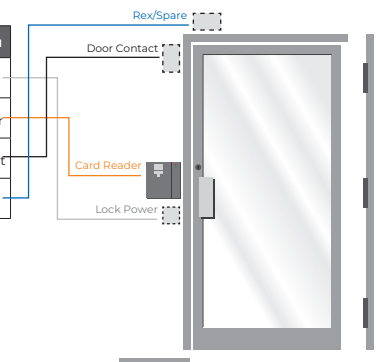

Cable Solution	Description
E2106S	22/6 Conductor Shielded Plenum
E2108S	22/8 Conductor Shielded Plenum
E2032S	18/2 Conductor Shielded Riser
E2034S	18/4 Conductor Shielded Riser
E2036S	18/6 Conductor Shielded Riser
E2038S	18/8 Conductor Shielded Riser
E2202S	18/2 Conductor Shielded Plenum
E2204S	18/4 Conductor Shielded Plenum
E2206S	18/6 Conductor Shielded Plenum
E2208S	18/8 Conductor Shielded Plenum
E3004S-R	22/4 Conductor Plenum
E3006S-R	22/6 Conductor Plenum
E3042S-R	16/2 Conductor Plenum
E3034S-R	18/4 Conductor Plenum

CAROL® Composite Access Control Cable – Riser* (3) Multi-Conductors • (1) Multi-Pair • Overall Jacket 60°C 300 Volt (UL) & C(UL) Type CMR						
Catalog Number	Overall Nom. O.D. Inch (mm)	Comp. No.	Component Descriptions	Conductors Color Code	Component Nominal O.D. Inch (mm)	Insulation Thickness Inch (mm)
4ERS4S	0.430	1	4 Cond, 18 AWG, Shielded	White, Black, Red, Green	0.180 (4.572)	0.008 (0.2032)
		2	3 Pair, 22 AWG, Shielded	White & Green, Orange & Black, Red & Black	0.195 (4.93)	0.008 (0.2032)
		3	2 Cond, 22 AWG, Shielded	Red, Black	0.125 (3.175)	0.008 (0.2032)
		4	4 Cond, 22 AWG, Shielded	White, Black, Red, Green	0.145 (3.683)	0.008 (0.2032)
4ERSIS	0.420	1	4 Cond, 18 AWG, Unshielded	White, Black, Red, Green	0.180 (4.572)	0.008 (0.2032)
		2	3 Pair, 22 AWG, Shielded	White & Green, Orange & Black, Red & Black	0.195 (4.93)	0.008 (0.2032)
		3	2 Cond, 22 AWG, Unshielded	Red, Black	0.125 (3.175)	0.008 (0.2032)
		4	4 Cond, 22 AWG, Unshielded	White, Black, Red, Green	0.145 (3.683)	0.008 (0.2032)