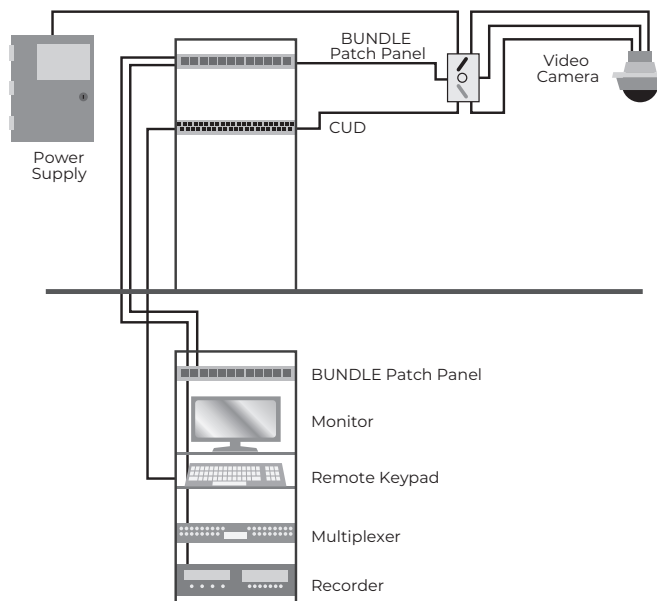

VIDEO SURVEILLANCE APPLICATIONS