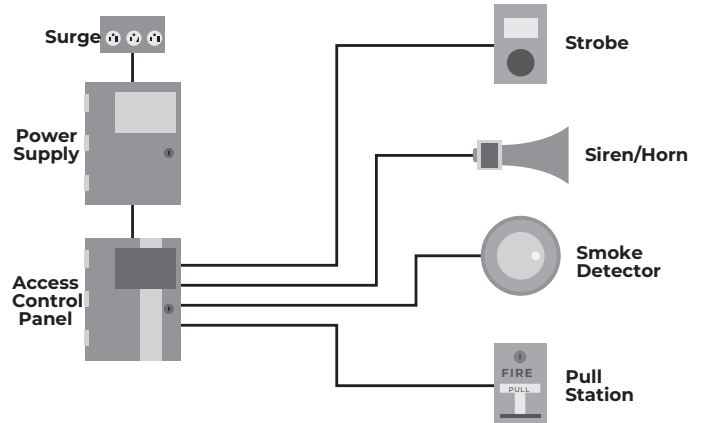

Fire Alarm and Life Safety

Applications:

- Smoke Detectors
- Strobes/Sirens
- Pull Stations
- Microprocessor/Addressable Controlled Systems

Cable Solution	Description
E1502S	18/2 Conductor Riser FPLR
E1504S	18/4 Conductor Riser FPLR
E1512S-R	16/2 Conductor Riser FPLR
E1522S	14/2 Conductor Riser FPLR
E1524S	14/4 Conductor Riser FPLR
E2502S	18/2 Conductor Shielded Riser FPLR
E2504S	18/4 Conductor Shielded Riser FPLR
E2532S	14/2 Conductor Shielded Riser FPLR
E2534S	14/4 Conductor Shielded Riser FPLR
E3502S	18/2 Conductor Plenum FPLP
E3504S	18/4 Conductor Plenum FPLP
E3512S-R	18/2 Conductor Plenum FPLP