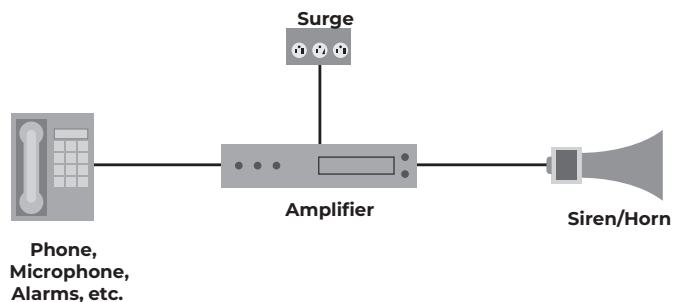

Cable Solution	Description
C1000	Command® Series Twisted Pair Speaker, 22/2, 7x30 Stranding, 500' Reels
C1001	Command Series Twisted Pair Speaker, 20/2, 7x28 Stranding, 500' Reels
C1002	Command Series Twisted Pair Speaker, 18/2, 7x26 Stranding, 500' Reels
C1003	Command Series Twisted Pair Speaker, 16/2, 19x29 Stranding, 500' Reels
C1004	Command Series Twisted Pair Speaker, 14/2, 42x30 Stranding, 500' Reels
C1005	Command Series Twisted Pair Speaker, 12/2, 65x30 Stranding, 500' Reels
C1362	22/2 Conductor Zip (not for inwall use)
C1357	18/2 Conductor Zip (not for inwall use)
C1458	16/2 Conductor Zip CL2
C1461	14/2 Conductor Zip CL2
C1463	12/2 Conductor Zip CL2
C1702	14/2 Command Series Home Grade Speaker
C1703	14/4 Command Series Home Grade Speaker
C1704	16/2 Command Series Home Grade Speaker
C1705	16/4 Command Series Home Grade Speaker
C1800	Command Series "High Def" Speaker Type NEC, 12/2, 105x32 Stranding, 500' Reels
C1801	Command Series "High Def" Speaker Type NEC, 12/4, 105x32 Stranding, 500' Reels
C1802	Command Series "High Def" Speaker Type NEC, 14/2, 105x34 Stranding, 500' Boxes
C1803	Command Series "High Def" Speaker Type NEC, 14/4, 105x34 Stranding, 500' Reels
C1804	Command Series "High Def" Speaker Type NEC, 16/2, 65x34 Stranding, 500' Boxes
C1805	Command Series "High Def" Speaker Type NEC, 16/4, 65x34 Stranding, 500' Boxes