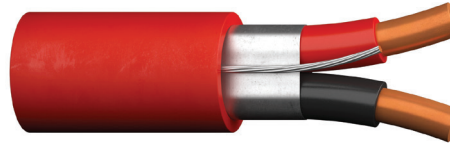

# Multi-Conductor, Shielded, Non-Plenum

NEC Type FPLR and CL3R, NEC/CEC Type CMR

**Product Construction:**

**Conductor:**

- 22 thru 12 AWG fully annealed solid bare copper per ASTM B3

**Insulation:**

- Premium-grade, color-coded PVC
- Color code: See chart below

**Shield:**

- Overall Flexfoil® polyester supported aluminum foil
- Stranded tinned copper drain wire

**Jacket:**

- Premium-grade PVC, red
- Temperature range: -20°C to +105°C
- Sequential footage markings to facilitate installation
- Includes ripcord

**Applications:**

- Wiring of fire alarms
- Smoke alarms
- Voice communications
- Burglar alarms
- Fire protective circuits
- Suggested voltage rating: 300 volts

**Compliances:**

- NEC Article 760 Type FPLR (UL: 105°C, 300 V)
- NEC Article 725 Type CL3R (UL: 105°C, 300 V)
- NEC Article 800 Type CMR (UL: 105°C, 300 V)
- Suitable for use in the State of California
- RoHS Compliant Directive 2015/863/EU (RoHS-3)

**Packaging:**

- Please contact Customer Service for packaging and color options

CATALOG NUMBER	NO. OF COND.	AWG SIZE	COND. STRAND	NOM. INSULATION THICKNESS		NOM. JACKET WALL		NOMINAL O.D.	
				in	mm	in	mm	in	mm
<b>E2482S</b>	2	22	Solid	0.010	0.25	0.015	0.38	0.126	3.20
<b>E2484S</b>	4	22	Solid	0.010	0.25	0.015	0.38	0.145	3.68
<b>E2502S</b>	2	18	Solid	0.010	0.25	0.015	0.38	0.158	4.01
<b>E2503S</b>	3	18	Solid	0.010	0.25	0.015	0.38	0.165	4.19
<b>E2504S</b>	4	18	Solid	0.010	0.25	0.015	0.38	0.183	4.65
<b>E2506S</b>	6	18	Solid	0.010	0.25	0.015	0.38	0.216	5.49
<b>E2508S</b>	8	18	Solid	0.010	0.25	0.015	0.38	0.235	5.97
<b>E2522S</b>	2	16	Solid	0.010	0.25	0.015	0.38	0.180	4.57
<b>E2524S</b>	4	16	Solid	0.010	0.25	0.015	0.38	0.210	5.33
<b>E2532S*</b>	2	14	Solid	0.013	0.33	0.015	0.38	0.218	5.54
<b>E2534S*</b>	4	14	Solid	0.013	0.33	0.015	0.38	0.253	6.43
<b>E2542S*</b>	2	12	Solid	0.013	0.33	0.015	0.38	0.252	6.40
<b>E2544S*</b>	4	12	Solid	0.013	0.33	0.015	0.38	0.293	7.44